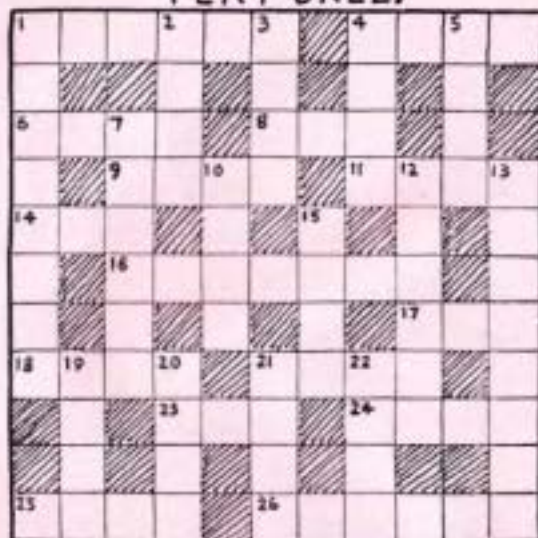

PLAY BALL!

EACH CLUE
IS A
TIME AT BAT

CORRECT
ANSWERS
ARE HITS

WRONG
ANSWERS ARE
GROUNDOUTS

INCOMPLETE
ANSWERS ARE
STRIKEOUTS

CAN YOU BAT 1,000?

ACROSS

1. A pinch runner does this best (6)
4. Red Sox or White Sox? Both (4)
6. American's reaction to a double curve (4)
8. Brad has a point with this (3)
9. One thing they said to Merkle? (4)
11. Was Branch Rickey ever out on this? (4)
14. For a rookie initially it is distant (3)
16. In to cover Rangers—went too far (7)
17. When 20 or 23 are this, go for 26 (3)
18. Never go back without a closer. That's flat (4)
21. Do nothing right. One of a pair of swingers? (4)
23. See 17 (3)
24. Diamonds and all that (4)
25. Jays are this, and so, we think, are the Braves (4)
26. See 17 (6)

DOWN

1. Northern agent is not taxed (4-4)
2. Oakland team was the last word (4)
3. How to hit a fly (4)
4. Famous building in the purlieu of a barrel maker (4)
5. It's grand when they all four come home (4)
7. What the manager said to the pinch hitter on this side? (6)
10. Particular cockney advice to a batter (4)
12. Have no interest in coach's sign or entreaty (6)
13. Ed's at bat, turns to indecorousness (3, 5)
15. Outfielders could be a riot (4)
19. On base this endless bloomer sounds awful (4)
20. See 17 (4)
21. The ball is this if the swing goes foul (4)
22. Go up and up up for the Reds' organisation (4)

CAN YOU SEE THE PITCHER OFF?